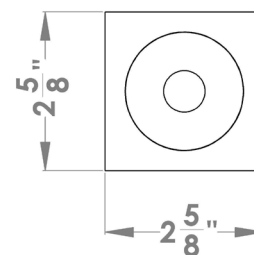

specification details

lever

round rose

square rose

Madeira

Finish: satin stainless steel (71) / black leather

To suit standard 2 1/8" door prep

Madeira- UER 45Q LS
2 5/8 x 2 5/8 x 7/16"

Madeira- UER 45 LS
Ø 2 5/8 x 7/16"

Features UER45Q LS and UER45 LS

- 3 piece rose
- concealed bolt-through fixing
- sprung
- door range 1 1/4" (31 mm) - 2" (51 mm) standard
- T- and Lip-Strike with dust box
- stainless steel faceplate
- backsets: 2 3/8" (60 mm) or 2 3/4" (70 mm)
- functions: Passage (PAS), Privacy (PRI), full dummy (DUM), dummy left (DUM L), dummy right (DUM R)
- available with UL-Latch
- 28° latch with attached face plate
- rate of satin stainless steel 304
- hub 5/16" (8 mm)
- door prep 2 1/8"
- available finish: satin stainless steel/ black leather