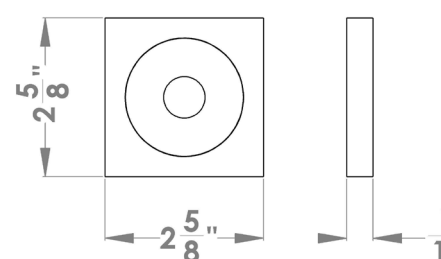

specification details

lever

round rose

square rose

Madeira

Finish: satin stainless steel (71) /dark brown leather

To suit standard 2 1/8" door prep

Madeira- UER 45Q LD
 2 5/8 x 2 5/8 x 7/16"

Madeira- UER 45 LD
 Ø 2 5/8 x 7/16"

Features UER45Q LD and UER45 LD

- 3 piece rose
- concealed bolt-through fixing
- sprung
- door range 1 1/4" (31 mm) - 2" (51 mm) standard
- T- and Lip-Strike with dust box
- stainless steel faceplate
- backsets: 2 3/8" (60 mm) or 2 3/4" (70 mm)
- functions: Passage (PAS), Privacy (PRI), full dummy (DUM), dummy left (DUM L), dummy right (DUM R)
- available with UL-Latch
- 28° latch with attached face plate
- rate of satin stainless steel 304
- hub 5/16" (8 mm)
- door prep 2 1/8"
- available finish: satin stainless steel/ dark brown leather