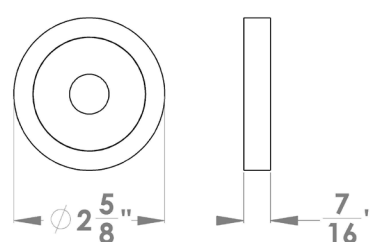

Madeira- UER 45 LS
Ø 2 5/8 x 7/16"

Features UER45Q LS and UER45 LS

- 3 piece rose
- concealed bolt-through fixing
- sprung
- door range 1 1/4" (31 mm) - 2" (51 mm) standard
- T- and Lip-Strike with dust box
- stainless steel faceplate
- backsets: 2 3/8" (60 mm) or 2 3/4" (70 mm)
- functions: Passage (PAS), Privacy (PRI), full dummy (DUM), dummy left (DUM L), dummy right (DUM R)
- available with UL-Latch
- 28° latch with attached face plate
- rate of satin stainless steel 304
- hub 5/16" (8 mm)
- door prep 2 1/8"
- available finish: satin stainless steel/ black leather

specification details

lever

round rose

square rose

Madeira

Finish: satin stainless steel (71) /dark brown leather

To suit standard 2 1/8" door prep

Madeira- UER 45Q LD
 2 5/8 x 2 5/8 x 7/16"

Madeira- UER 45 LD
 Ø 2 5/8 x 7/16"

Features UER45Q LD and UER45 LD

- 3 piece rose
- concealed bolt-through fixing
- sprung
- door range 1 1/4" (31 mm) - 2" (51 mm) standard
- T- and Lip-Strike with dust box
- stainless steel faceplate
- backsets: 2 3/8" (60 mm) or 2 3/4" (70 mm)
- functions: Passage (PAS), Privacy (PRI), full dummy (DUM), dummy left (DUM L), dummy right (DUM R)
- available with UL-Latch
- 28° latch with attached face plate
- rate of satin stainless steel 304
- hub 5/16" (8 mm)
- door prep 2 1/8"
- available finish: satin stainless steel/ dark brown leather