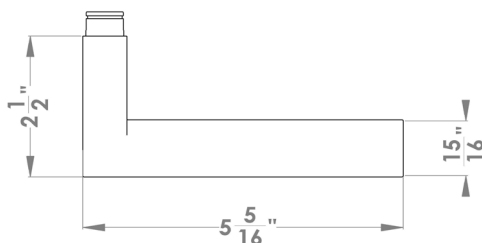

specification details

lever