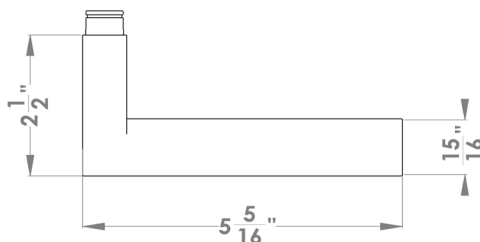

specification details

lever